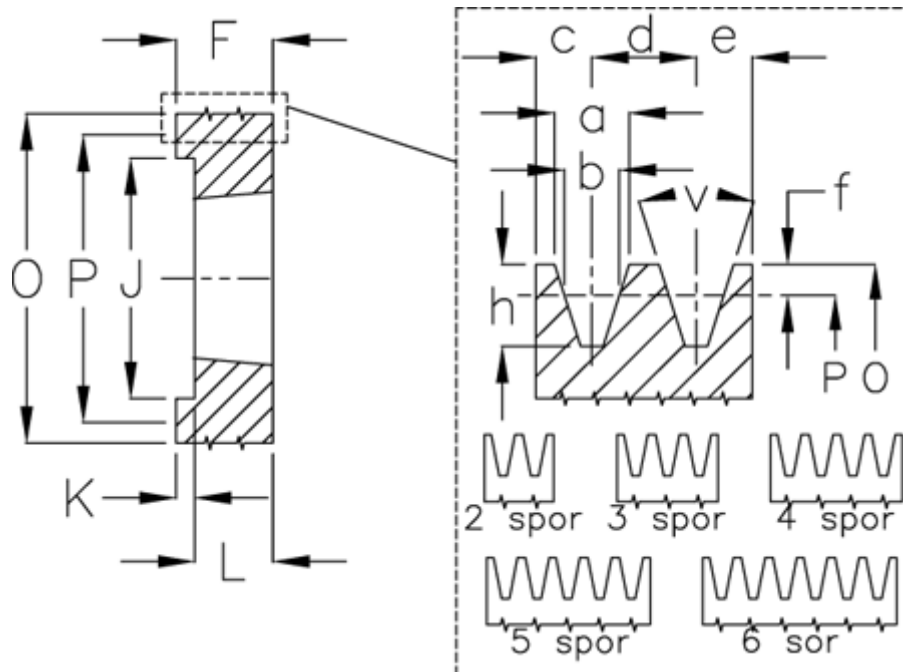

Article number: 604113007103

Description: V-belt pulley SPZ 71/3 TL1108

Measures

a	= 9,7	For bush	= 1108	P	= 71
b	= 8,5	h	= 11	Type	= SPZ
Bush ζ max	= 28	J	= 42.0	v	= 34 grader
c	= 8	K	= 18		
d	= 12	L	= 22		
e	= 8	m	= -		
f	= 2	Number of ribs	= 3		
F	= 40	O	= 75		